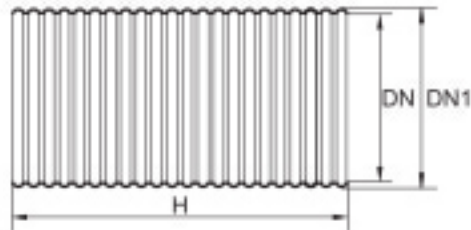

CORRUGATED RISING PIPE RCP 425

DN [mm]	DN1 [mm]	H [mm]	Product no.
400	451	2000	35020
400	451	3000	35030
400	451	6000	35060